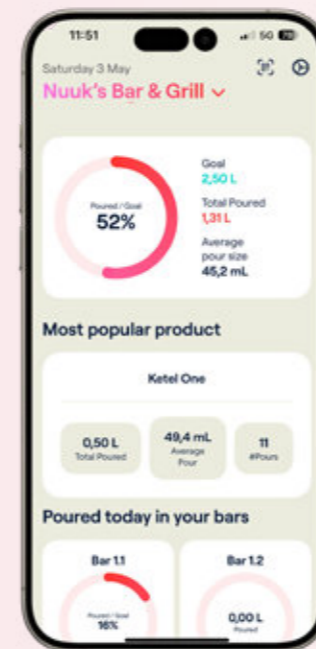

Also use  
with oil

Every drop counts.  
Smarter pouring  
starts here.

**pourify**

Pourify 5 Pack  
Smart Pourers  
POSP005

Pourify Hub +  
3 Pack Pourers  
POHB003

The tools that helps your bar perform better

### Gamify Your Bar

Energize performance with real-time pour tracking and challenges.

- Track pour accuracy and volume instantly
- Create daily pour goals to boost focus and consistency
- Reward staff based on actual results