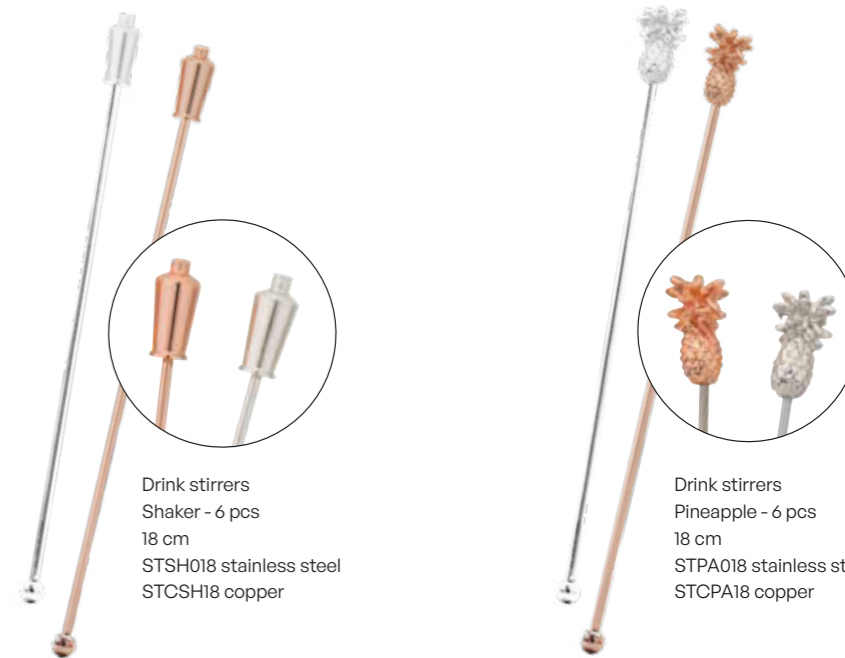

STIRRED, NOT SHAKEN

Drink stirrers
Shaker - 6 pcs
18 cm
STSH018 stainless steel
STCSH18 copper

Drink stirrers
Pineapple - 6 pcs
18 cm
STPA018 stainless steel
STCPA18 copper