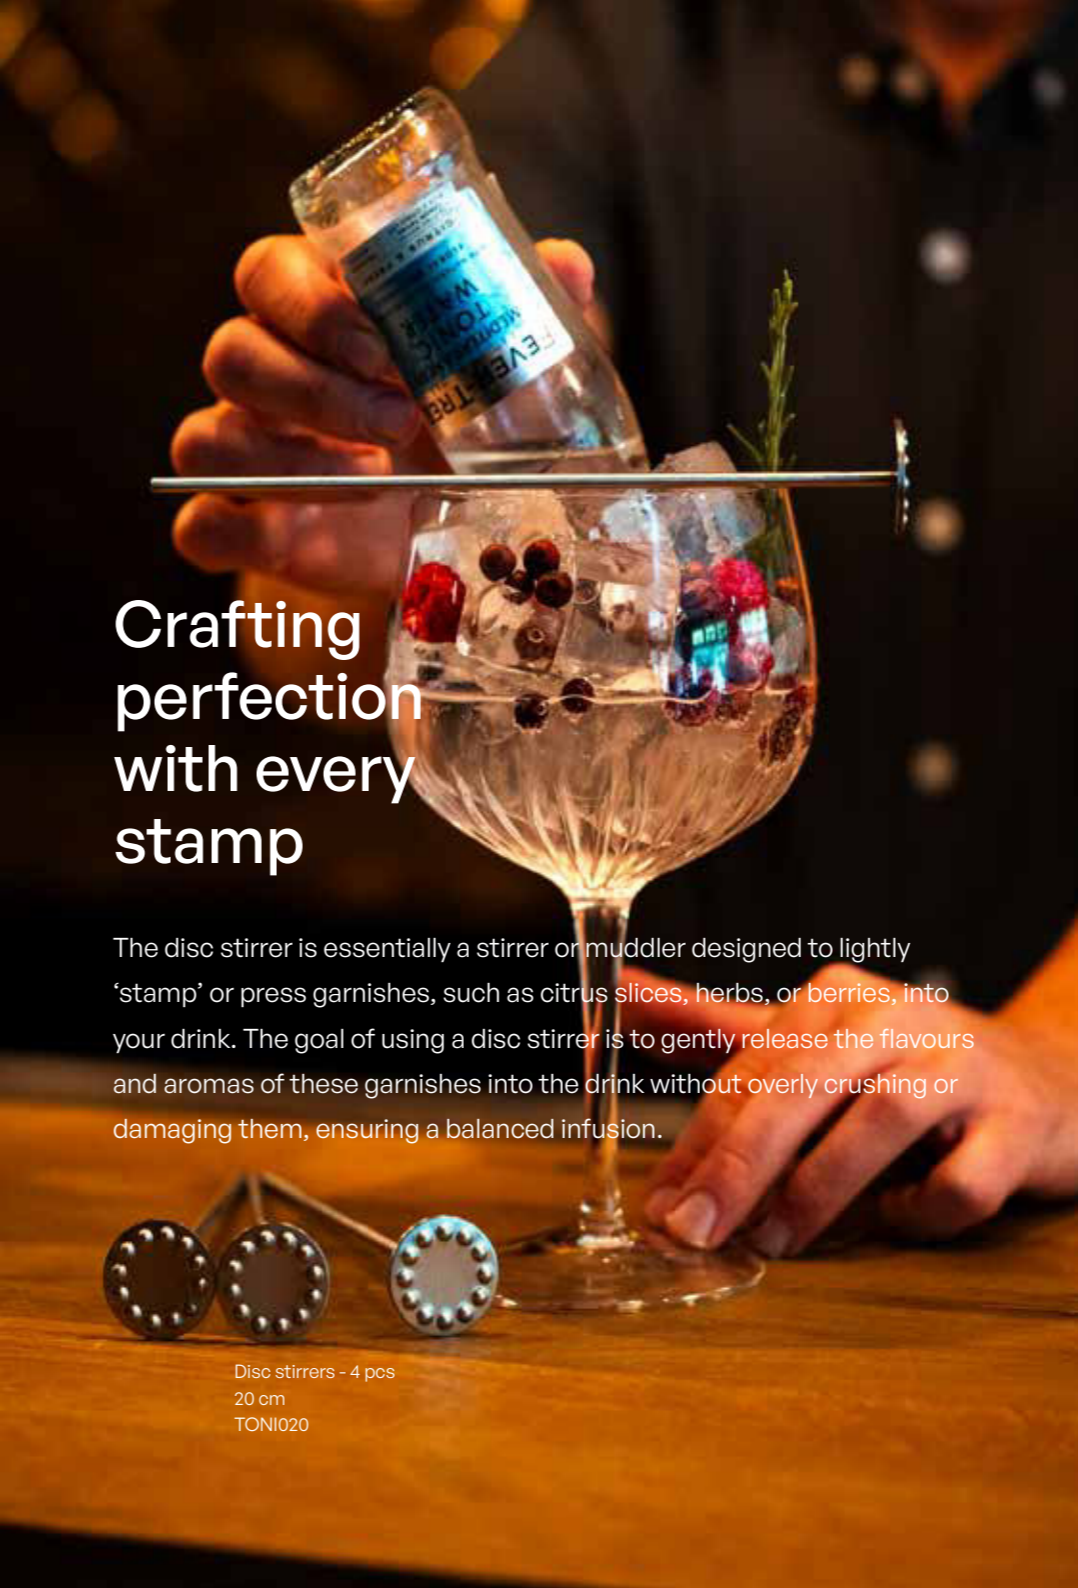

## Crafting perfection with every stamp

The disc stirrer is essentially a stirrer or muddler designed to lightly 'stamp' or press garnishes, such as citrus slices, herbs, or berries, into your drink. The goal of using a disc stirrer is to gently release the flavours and aromas of these garnishes into the drink without overly crushing or damaging them, ensuring a balanced infusion.