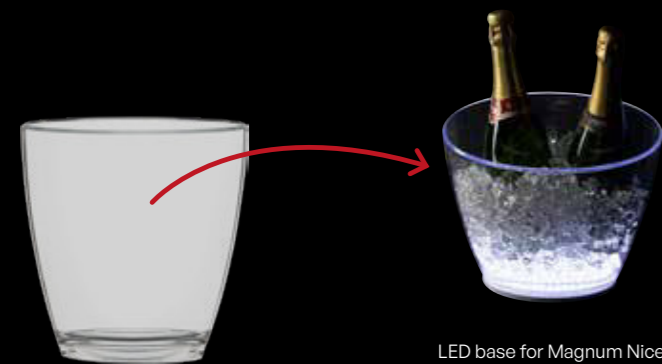

# LED'S PARTY

LED base for Magnum Nice bucket (LED only) WKKLED1

LED Bar for Nice Bowl (LED only) WLEDN01

**WITH LED**

Transform your wine or champagne presentation with our LED bars for the Nice wine bucket and bowl. Watch your drinks take centre stage, bathed in an enchanting glow that adds a touch of drama and sophistication. The stunning effect of the LED bars creates an unforgettable visual experience, perfect for adding dimension to any occasion. Light up your bottles with style and flair, set the stage for unforgettable moments and turn every glass into an extraordinary celebration. Cheers to brilliance!