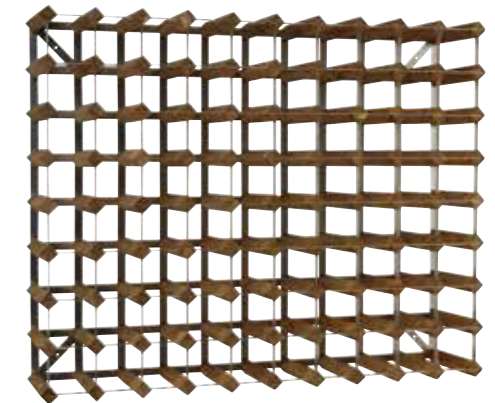

Wine Storage wood/metal  
16 bottles  
WRKC016

Wine Storage wood/metal  
30 bottles  
WRKC030

Wine Storage wood/metal  
42 bottles  
WRKC042

Wine Storage wood/metal  
72 bottles  
WRKC072

Wine Storage wood/metal  
90 bottles  
WRKC090