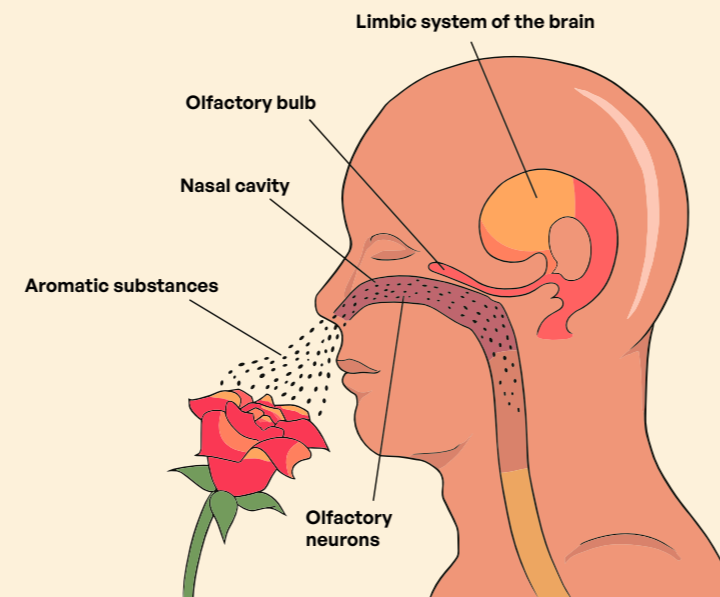

NEW

ESSENTIA WHAT BETTER GARNISH THAN AN EMOTION?

The Essentia Food & Cocktail Finish introduces a sensory revolution that transcends taste, tapping directly into the limbic system, the epicenter of human emotion and memory. This part of the brain, encompassing structures like the hippocampus and amygdala, processes olfactory signals to evoke powerful emotional responses and anchor vivid memories.

Through the delicate interplay of aromas and flavours, the Essentia Finish creates an unforgettable cocktail experience. Each spray infuses drinks with exquisite notes of citrus, herbs, or spices, crafting a moment where emotion meets flavour. By stimulating the limbic system, this innovation transforms ordinary garnishes into emotional journeys, ensuring your cocktail isn't just consumed but cherished as an experience that lingers in the mind.

Aroma, as Essentia demonstrates, is more than a scent, it's the gateway to mood, memory, and the art of flavour itself.

ESSENTIA
FOOD & COCKTAIL FINISH

SANTABIANCA
43° 18' 24.9" N 10° 53' 47.6" E

A collection of **15 memorable flavours**.
More than **400 sprays** per bottle.

 Essentia Bitter Orange 50ml ESBIT50	 Essentia Bergamot 50ml ESBER50	 Essentia Cardamom 50ml ESCAR50	 Essentia Cedro 50ml ESCED50	 Essentia Orange Leaves 50ml ESORA50
 Essentia Lavender 50ml ESLAV50	 Essentia Cedar Wood 50ml ESCEDW50	 Essentia Lime 50ml ESLIME50	 Essentia Damask Rose 50ml ESDAM50	 Essentia Jasmin 50ml ESJAS50
 Essentia Lime 50ml ESLIME50	 Essentia Green Mandarin 50ml ESGRE50	 Essentia Mint 50ml ESMIN50	 Essentia Black Pepper 50ml ESBLA50	 Essentia Grapefruit Basil 50ml ESGRA50

PRINT THE PERFECT POUR