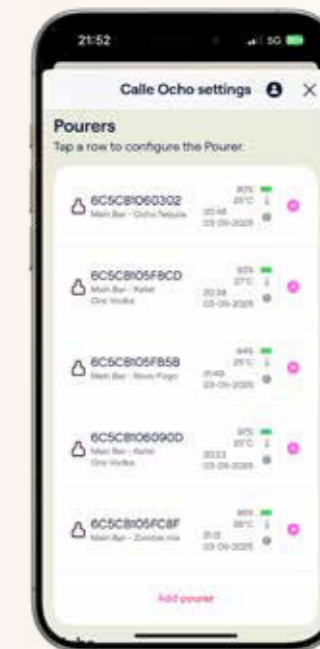

### Gamify Your Bar

Energize performance with real-time pour tracking and challenges.

- Track pour accuracy and volume instantly
- Create daily pour goals to boost focus and consistency
- Reward staff based on actual results

### Stay Fully in Control

Every pour, bottle, and station - visible and manageable.

- View all pourers and their real-time status
- Detect battery levels, temperature, and signal strength
- Stay proactive with a live list of connected devices