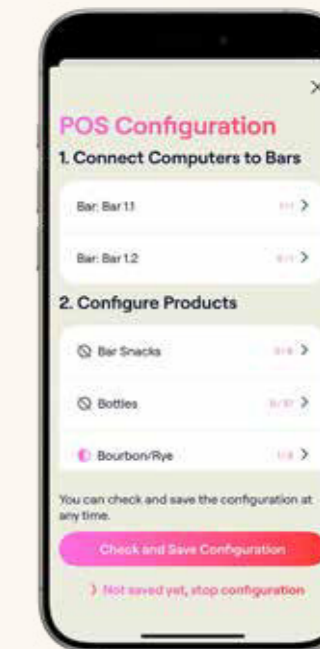

### Gamify Your Bar

Energize performance with real-time pour tracking and challenges.

- Track pour accuracy and volume instantly
- Create daily pour goals to boost focus and consistency
- Reward staff based on actual results

### Stay Fully in Control

Every pour, bottle, and station - visible and manageable.

- View all pourers and their real-time status
- Detect battery levels, temperature, and signal strength
- Stay proactive with a live list of connected devices