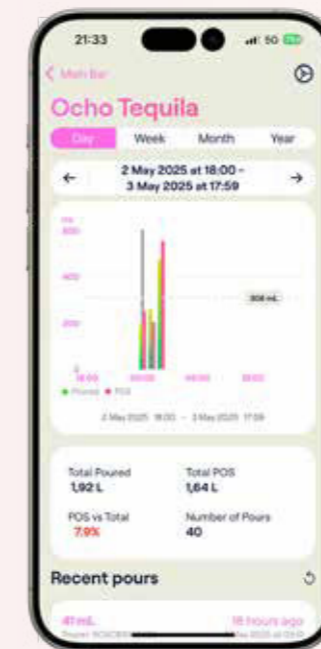

Also use  
with oil

Every drop counts.  
Smarter pouring  
starts here.

**pourify**

Pourify 5 Pack  
Smart Pourers  
POSP005

Pourify Hub +  
3 Pack Pourers  
POHB003

The tools that helps your bar perform better

### Gamify Your Bar

Energize performance with real-time pour tracking and challenges.

- Track pour accuracy and volume instantly
- Create daily pour goals to boost focus and consistency
- Reward staff based on actual results