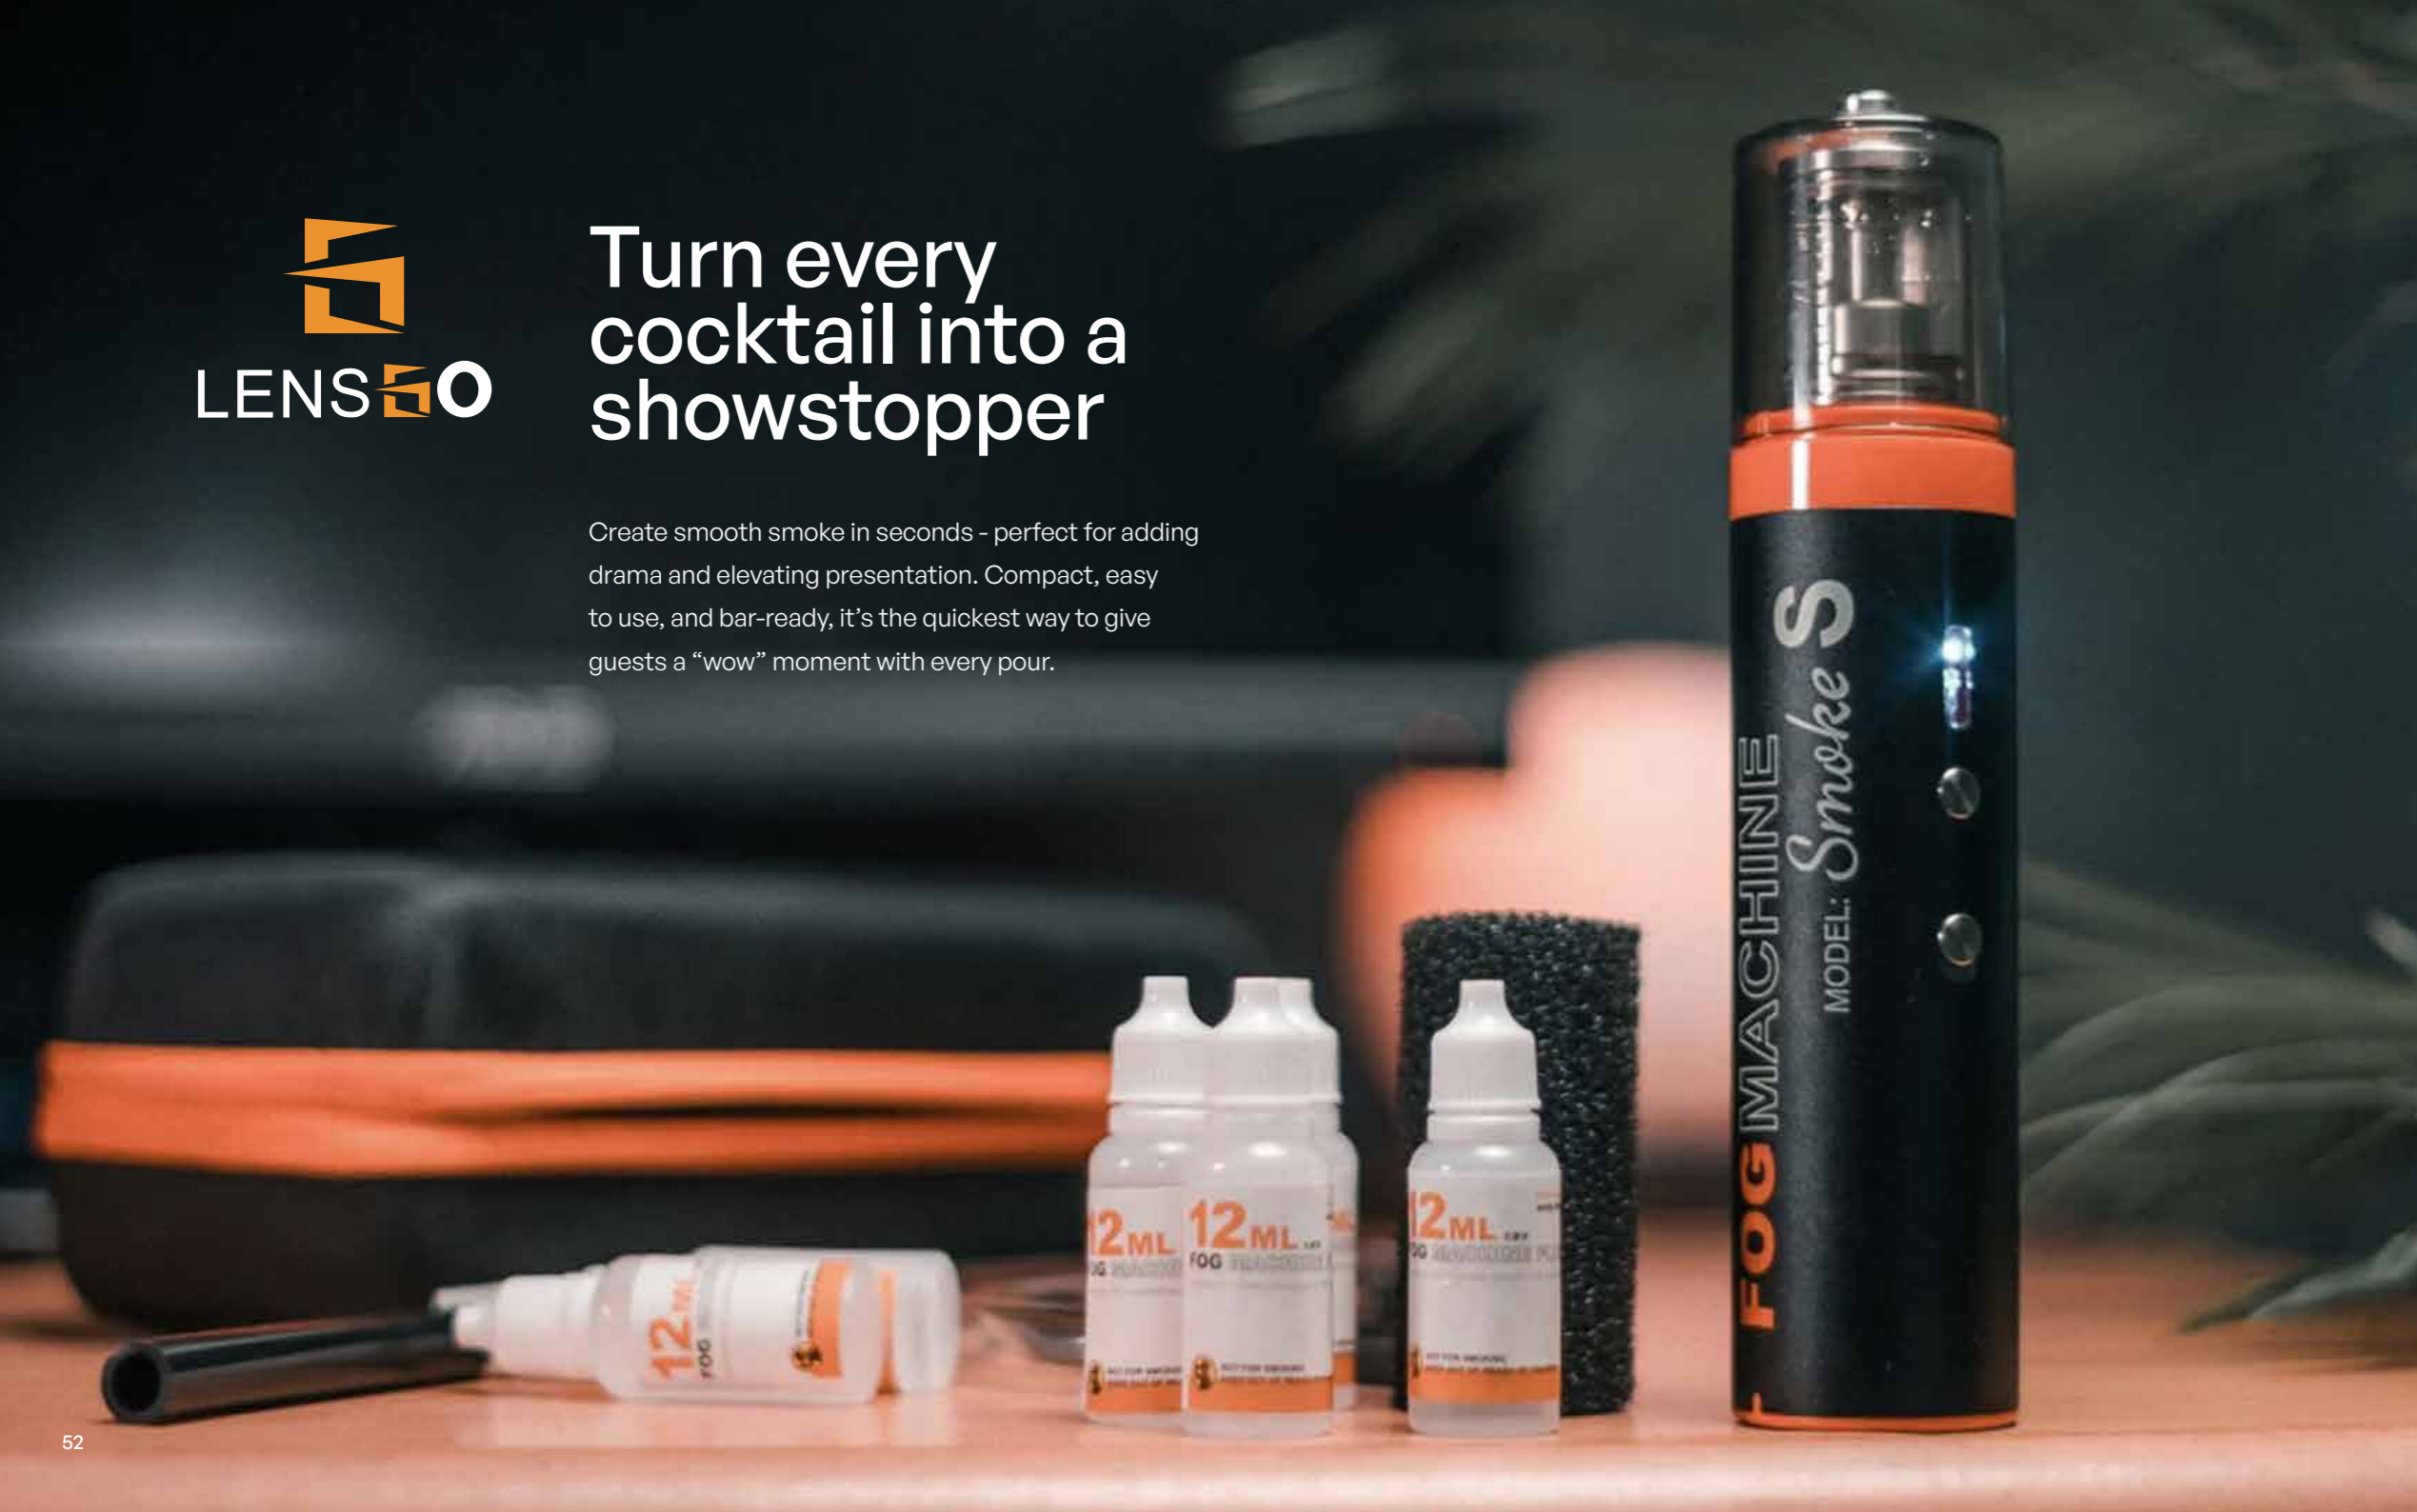

# Turn every cocktail into a showstopper

Create smooth smoke in seconds - perfect for adding drama and elevating presentation. Compact, easy to use, and bar-ready, it's the quickest way to give guests a "wow" moment with every pour.