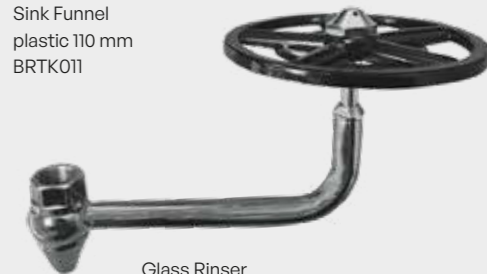

Drip tray Round  
Ø 14 cm  
TRD0014

Drip tray  
30x15 cm  
TRD3015

Drip tray Rectangular  
48x10 cm  
TRD4810

Sink Valve 27 cm  
Ø 3,5x4 cm  
BSV0027

Sink Funnel  
stainless 150 mm  
BRT0127

Sink Funnel  
plastic 110 mm  
BRTK011