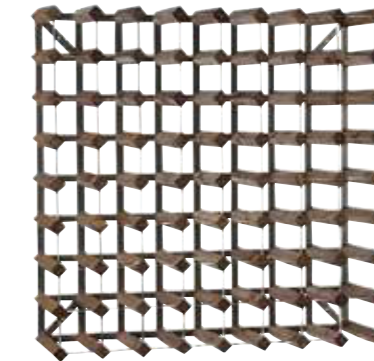

Wine Storage wood/metal
72 bottles
WRKC072