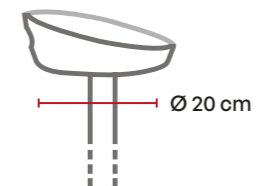

Black  
WKB1222

Gold  
WKG1222

Copper  
WKCP001

For multiple  
bottles

Wine Bucket double wall  
+ stand Rossar  
Ø 34 cm height 85 cm  
WBSR523

Wine stand aluminium black  
Ø 24 cm height 68 cm  
WSTND01

Wine Bucket + stand Palaia  
single wall  
Ø 21 cm height 84 cm  
WKR084