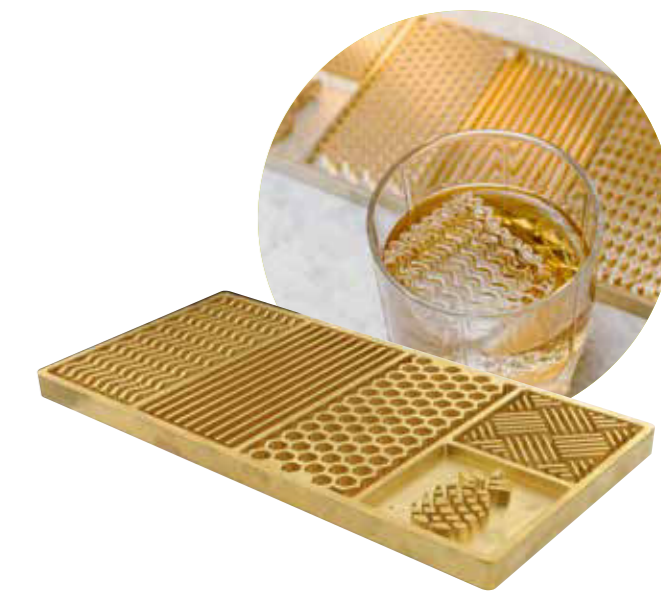

Ice Scoop aluminium  
24 oz / 0,7 liter  
ISG0180

Ice Cubes stainless  
YSBM004

Professional Ice Ball Maker  
CKIBM01

Ice Crusher  
ICC0001

Ice tapper  
ICT0265

Ice stamp tray brass  
20x10 cm  
ISTR2010

## Elevate every sip

Transform your drink presentation with ice stamp Zodiac, perfect for adding a personal, celestial touch to cocktails and beverages. Made from durable brass, these stamps imprint clear zodiac symbols onto ice, elevating every sip with elegance and charm. Ideal for bars, events, or unique gatherings.