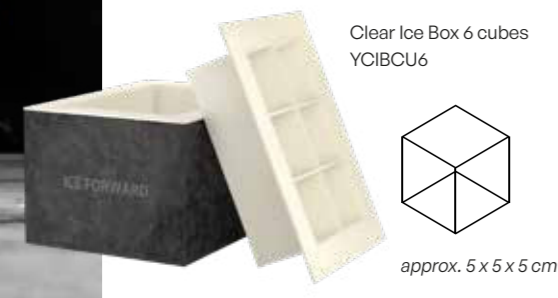

Ice stamp Zodiac  
set 12 pcs  
ISTS012

Our ice trays are made of 100% food grade silicone.

Ice tray collins  
13x3 cm 4 cavities  
YSC1303

Ice Cube tray 4 cm  
6 cavities  
YSB0040

Ice Cube tray 3 cm  
15 cavities  
YSB0030

Ice Shot Glass tray  
6 cm 4 pcs  
YSSG064

Ice Ball tray Ø 5 cm  
8 cavities  
YSB8045

Ice Ball tray Ø 5 cm  
3 cavities  
YSB0050

## Make crystal-clear ice yourself

The Clear Ice Box makes it possible to make crystal-clear ice cubes without an ice machine. The Clear Ice Box is fully insulated so that the water is frozen very evenly and consistently. The result is transparent ice cubes without air bubbles.